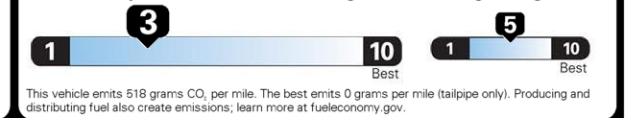

DESTINATION CHARGES 1,595.00

Total* $60,500.00

**Replaces standard equipment.

**Not actual Monroney Label. Provided for informational purposes only. Vehicle features, pricing and other information subject to change, may vary
from actual vehicle content and/or Monroney label description. While Nissan makes reasonable efforts to ensure accuracy of information, Nissan is
not responsible for changes, errors or omissions. See actual vehicle and/or verify information in question with your Nissan dealer.

EPA DOT Fuel Economy and Environment Gasoline Vehicle

Fuel Economy
17 MPG
combined city/hwy
15 city
20 highway
5.9 gallons per 100 miles

STANDARD PICKUP TRUCKS range
from 14 to 27 MPG. The best vehicle
rates 141 MPGe.

You spend
$6,750
more in fuel costs
over 5 years
compared to the
average new vehicle.

Annual fuel cost
$2,850

Fuel Economy & Greenhouse Gas Rating (tailpipe only) Smog Rating (tailpipe only)

Actual results will vary for many reasons, including driving conditions and how you drive and maintain
your vehicle. The average new vehicle gets 27 MPG and costs $7,500 to fuel over 5 years. Cost estimates
are based on 15,000 miles per year at $3.25 per gallon. MPGe is miles per gasoline gallon equivalent.
Vehicle emissions are a significant cause of climate change and smog.

fueleconomy.gov

Calculate personalized estimates and compare vehicles

GOVERNMENT 5-STAR SAFETY RATINGS

Overall Vehicle Score **Not Rated**
Based on the combined ratings of frontal, side and rollover.
Should ONLY be compared to other vehicles of similar size and weight.

Frontal Crash	Driver Passenger	Not Rated Not Rated

Based on the risk of injury in a frontal impact.
Should ONLY be compared to other vehicles of similar size and weight.

Side Crash	Front seat Rear seat	Not Rated Not Rated

Based on the risk of injury in a side impact.

Rollover **★★★★**
Based on the risk of rollover in a single-vehicle crash.

Star ratings range from 1 to 5 stars (★★★★) with 5 being the highest.

Source: National Highway Traffic Safety Administration (NHTSA)

www.safercar.gov or 1-888-327-4236

This Vehicle qualifies for Nissan's

Security+Plus Extended Protection Plan

The only service agreement backed by
Nissan Extended Services North America!
Ask your dealer for details, or call 1-800-NISSAN-1
for more information

DELIVERY

VEHICLE COLORS:
EXT:GLACIER WHITE
INT: BLACK

FINAL ASSEMBLY POINT:
CANTON

TRANSPORT METHOD:
TRUCK

DEALER:
ST. CHARLES NISSAN INC
5625 VETERANS MEMORIAL PK
SAINT PETERS MO
63376

VIN: 1N6AA1ED0MN516318
EMS:50 STATE EMISSIONS
MDL:38411-516318 QAK-G
OPT: C-K03K04J02B93C03N93
T93K11K13

20210114135240R11768